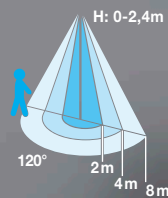

34003S

34003

34002S

34002

CALLAQUI

34003S | 34002S

incl. LED 10W
VPE: 10
↔ 12cm | ↕ 15cm | ↳ 16cm

34003 | 34002

incl. LED 10W
VPE: 10
↔ 12cm | ↕ 9cm | ↳ 11,5cm