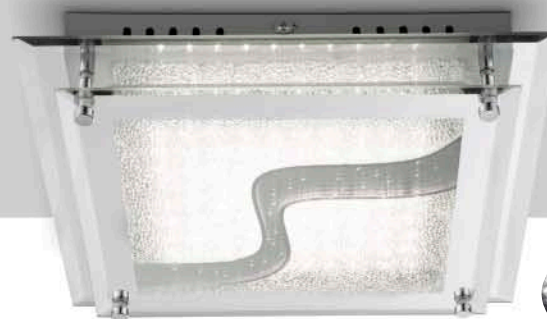

49242

49244

49243

LOPEVI

49242 | 49244 | 49243

incl. LED 18W

VPE: 4

↔ 28cm x 28cm | ↓ 7,5cm