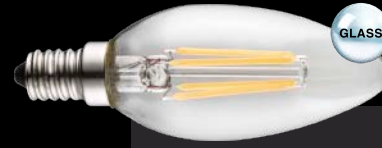

10588A

E14 candle amber

4W = 30W ⚡ Ø3,5cm 10x1
230V/50-60 Hz ↔ 10cm Blisterpack

10588D

E14 candle clear

4W = 40W ⚡ Ø3,5cm 10x1
230V/50-60 Hz ↔ 10cm Blisterpack

10583

E14 candle clear