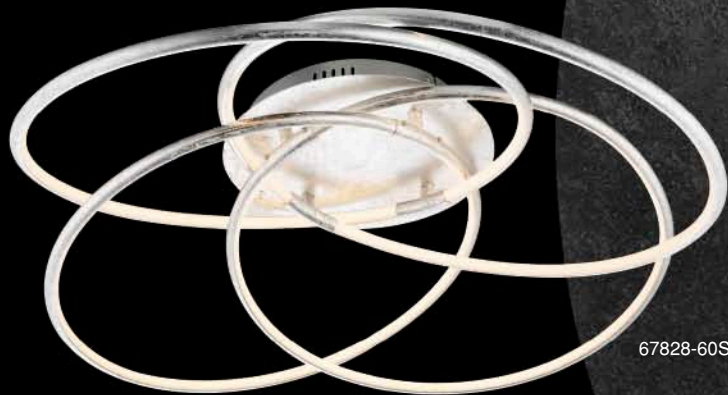

VPE: 2

↔ 120cm x 10cm | ⊥ 12,5cm

67828-30G

2100
LUMEN
TOTAL
3000 K

67828-60G

-
-
-
-
-
-

BARNA

67828-30G
incl. LED 30W
VPE: 2
Ø50cm | 214cm

67828-60G
incl. LED 60W
VPE: 1
Ø85cm | 221cm

- incl.
- MANY STEPS
- 300-4200 LUMEN
- 3000-6000 KELVIN
- MANY LIGHT STEPS
- COLOUR FIXING

67828-60S

67828-30S

2100
LUMEN
TOTAL
3000 K

BARNA

67828-30S

incl. LED 30W
VPE: 2
Ø50cm | 14cm