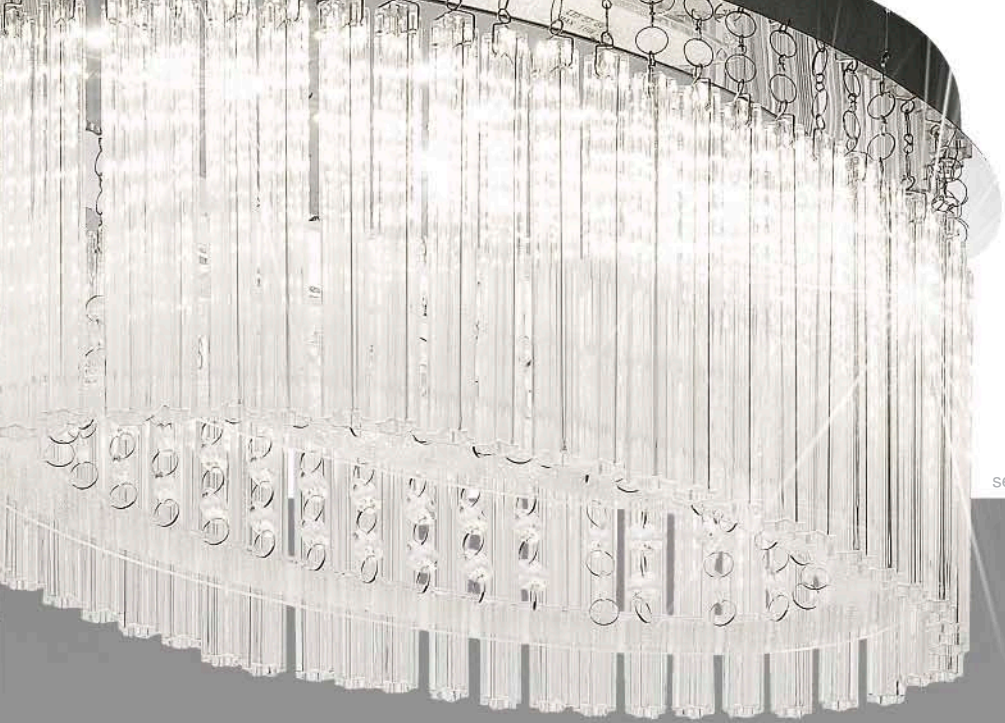

see more family items Vision10 page 89