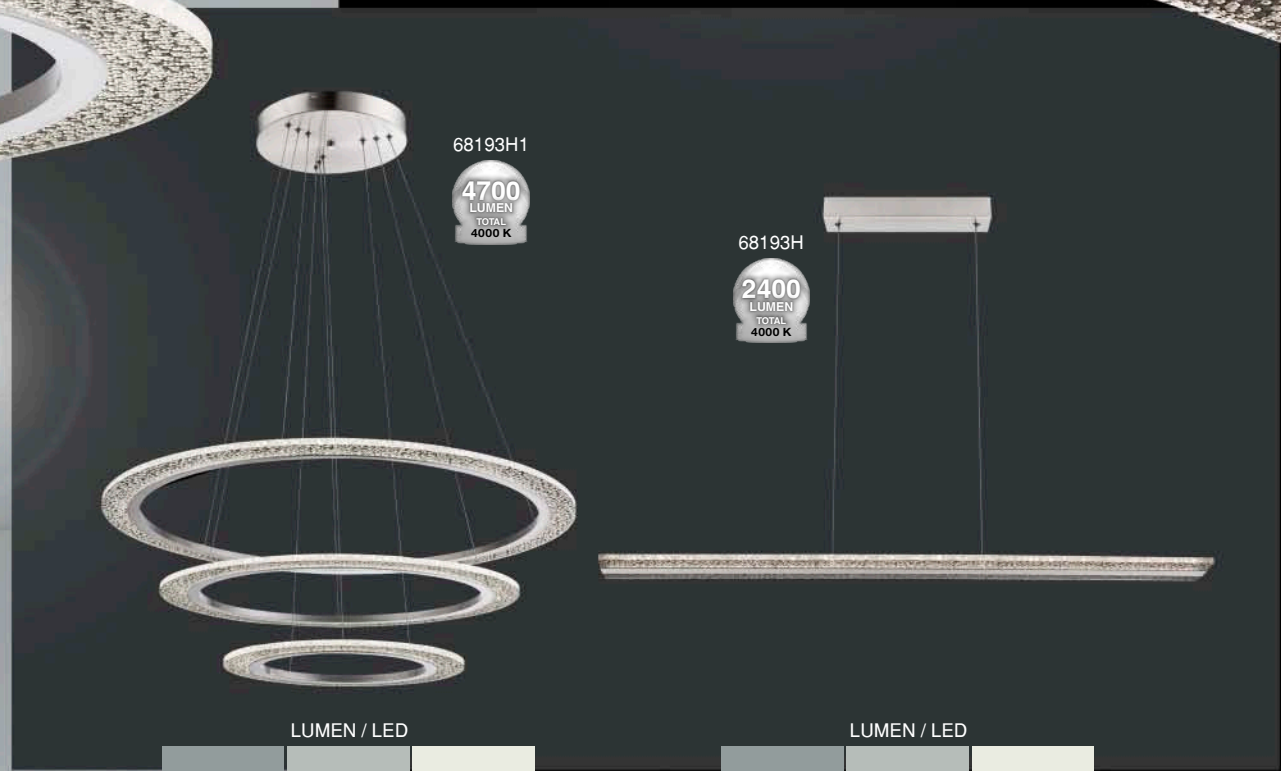

68193H1

4700
LUMEN
TOTAL
4000 K

68193H

2400
LUMEN
TOTAL
4000 K

LUMEN / LED

LUMEN / LED

KLAUS

68193H1

incl. LED 85W
VPE: 1
Ø80cm | ↓ 150cm

68193H

incl. LED 36W
VPE: 1
↔ 100cm x 12cm | ↓ 150cm