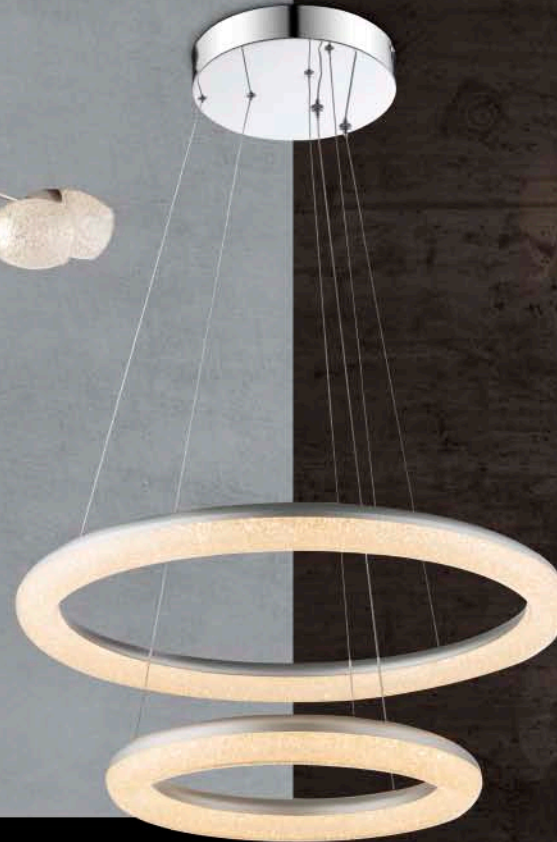

56003-5H

56003-5

56003-60H

430
LUMEN
1 SPOT
4000 K

NICKEL
MATT

GLASS

ACRYLIC
CRYSTALS

56003-5H
incl. 5x LED 5W
VPE: 4
↔ 90cm x 9cm | ↓ 120cm

430
LUMEN
1 SPOT
4000 K

NICKEL
MATT

CHROME

GLASS

ACRYLIC
CRYSTALS

56003-5
incl. 5x LED 5W
VPE: 6
↔ 57cm x 34cm | ↓ 17cm

270-3300
LUMEN

3
LIGHT
STEPS
3000 K

COLOUR
FIXING

MANY
LIGHT
STEPS

incl.

MANY
STEPS

ACRYLIC

CHROME

METAL
SILVER

ACRYLIC

K5
CRYSTALS

56003-60H
incl. LED 60W
VPE: 1
Ø60cm | ↓ 120cm

HELENA