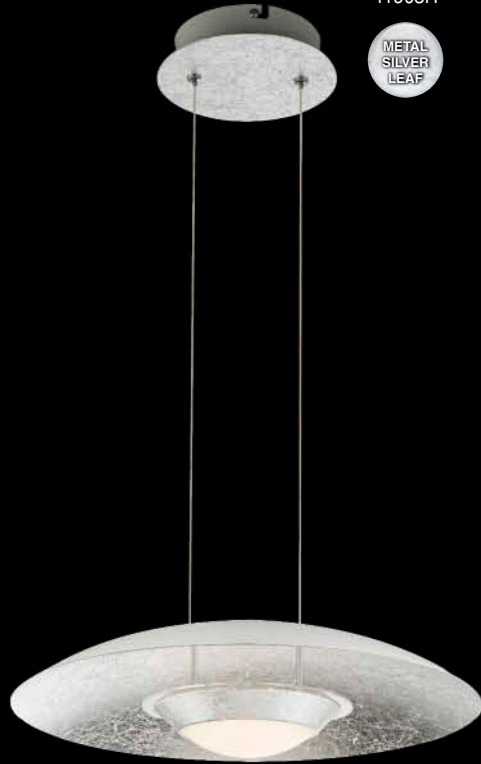

METAL
GOLD
LEAF

41900-12

780
LUMEN
TOTAL
3000 K

METAL
GOLD
LEAF

41900-6

385
LUMEN
TOTAL
3000 K

METAL
GOLD
LEAF

41900-24S

1420
LUMEN
TOTAL
3000 K

METAL
GOLD
LEAF

41901-24S

1600
LUMEN
TOTAL
3000 K

METAL
SILVER
LEAF

TABEA | MATTEO

41900-24S | 41901-24S

incl. LED 24W

VPE: 1

Ø25cm | 160cm

41903H

METAL
SILVER
LEAF

41902H

METAL
GOLD
LEAF

ÄTNA

41903H | 41902H

incl. LED 18W

VPE: 2

Ø40cm | 120cm

41903D

METAL
SILVER
LEAF

41902D

METAL
GOLD
LEAF

ÄTNA