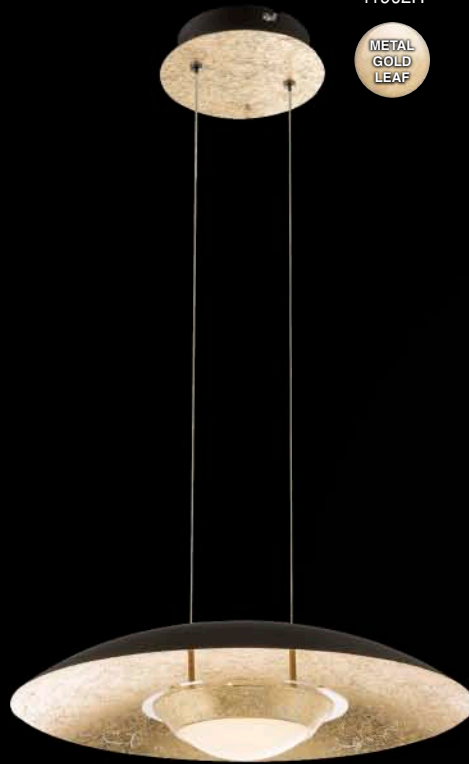

1420
LUMEN
TOTAL
3000 K

METAL
GOLD
LEAF

41901-24S

1600
LUMEN
TOTAL
3000 K

METAL
SILVER
LEAF

TABEA | MATTEO

41900-24S | 41901-24S

incl. LED 24W

VPE: 1

Ø25cm | 160cm

41903H

METAL
SILVER
LEAF

41902H

METAL
GOLD
LEAF

ÄTNA

41903H | 41902H

incl. LED 18W

VPE: 2

Ø40cm | 120cm

41903D

METAL
SILVER
LEAF

41902D

METAL
GOLD
LEAF

ÄTNA