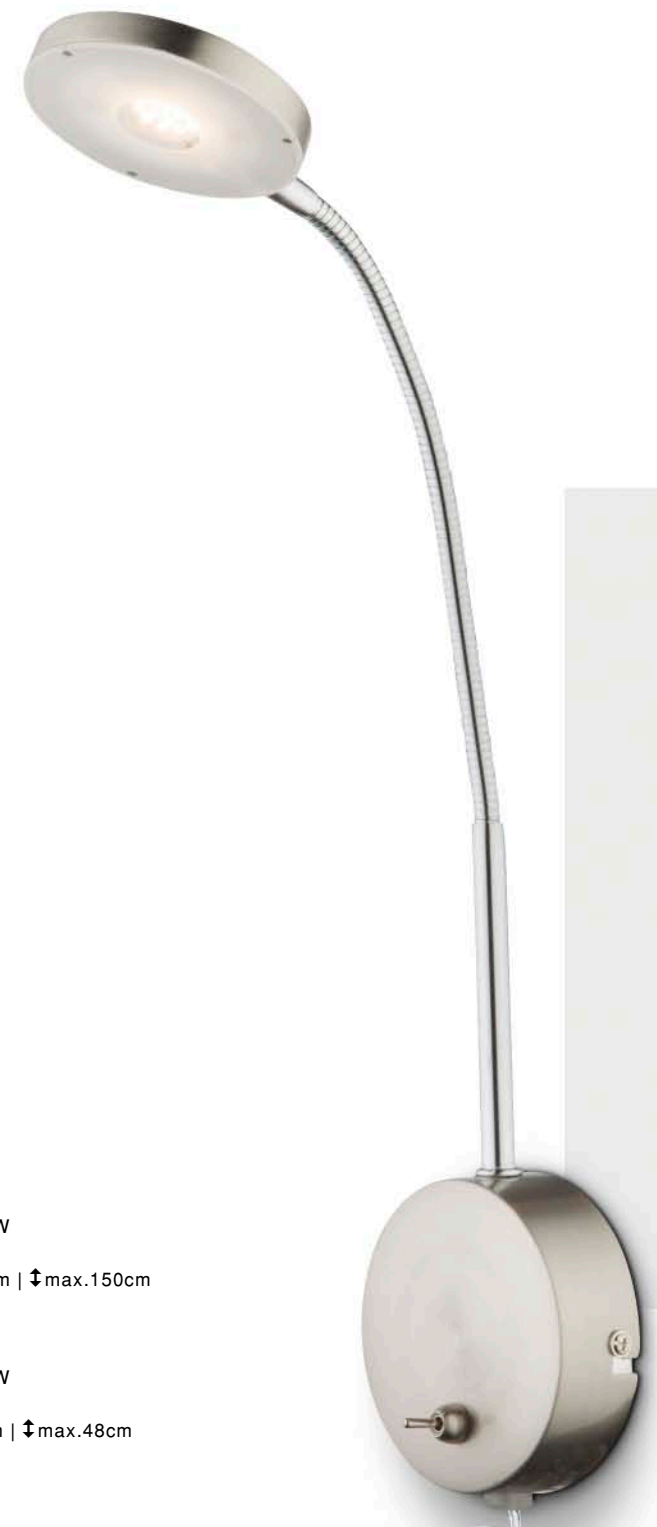

58278L

incl. LED 5W
incl. 2x RGB LED 0,1W
VPE: 4
↔ max.31cm | ↓ max.52cm

~4 hours

~4-6 hours

PLASTIC

TOUCH DIMMER

DENIZ

24122S
incl. LED 5W
VPE: 4
↔ max.35cm | ↕ max.150cm