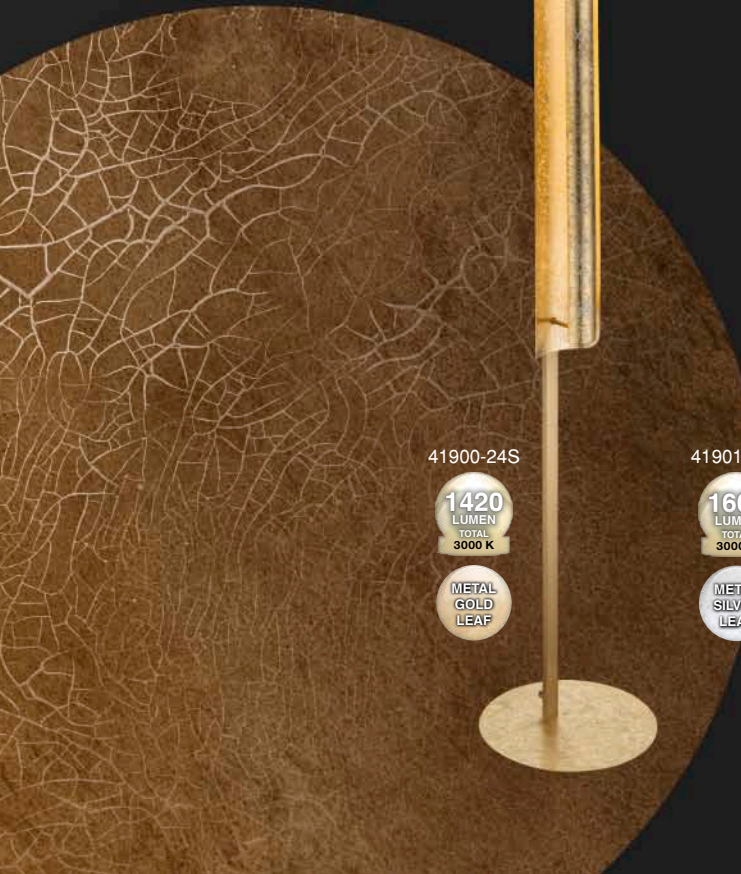

METAL
GOLD
LEAF

41900-12

780
LUMEN
TOTAL
3000 K

METAL
GOLD
LEAF

41900-6

385
LUMEN
TOTAL
3000 K

METAL
GOLD
LEAF

41900-24S