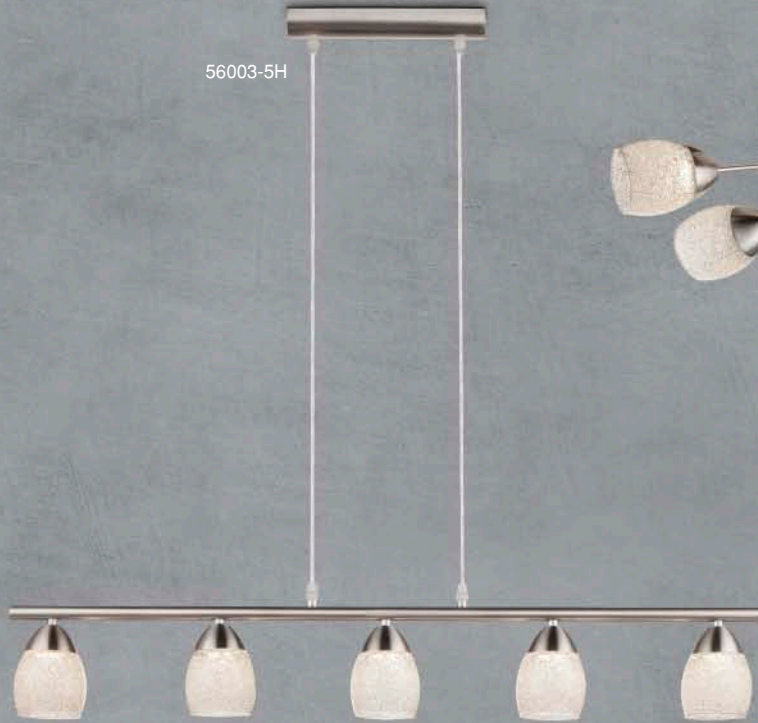

56003-5H

56003-5