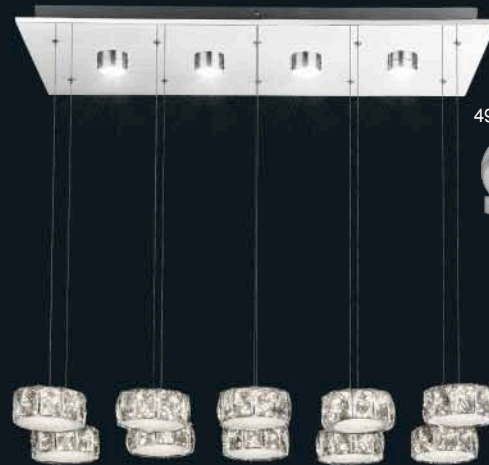

49350-92H

6500
LUMEN
TOTAL
4000 K