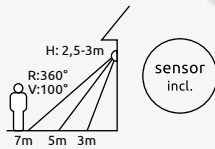

12392-20D

Polly

12392-18	12392-18S	12392-20D
incl. LED 18W	incl. LED 18W	incl. LED 20W
A	A	A
1900lm	1900lm	420-2100lm
1600lm	1600lm	360-1800lm
3000K	3000K	3000|4000|6000K
VPE: 5	VPE: 5	VPE: 5
Ø22cm ↓ 3,2cm	Ø22cm ↓ 3,2cm	Ø22cm ↓ 3,2cm
plastic	plastic	plastic
not dimmable	not dimmable	dimmable
	sensor	3 step switch
		colour fixing