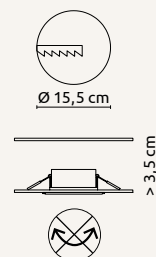

12370N	12370N-3	12371N	12372N	12373N
	3 set			
incl. 1x LED 3W	incl. 3x LED 3W	incl. LED 6W	incl. LED 12W	incl. LED 18W
A	A	A	A	A
1x 260lm	3x 260lm	520lm	1050lm	1580lm
1x 150lm	3x 150lm	360lm	800lm	1200lm
3000K	3000K	3000K	3000K	3000K
VPE: 10	VPE: 10	VPE: 10	VPE: 10	VPE: 10
Ø8,5cm ↓ 2,5cm	Ø8,5cm ↓ 2,5cm	Ø12cm ↓ 2,5cm	Ø17cm ↓ 2,5cm	Ø22,5cm ↓ 2,5cm
aluminium die-cast, nickel matt, plastic	aluminium die-cast, nickel matt, plastic	aluminium die-cast, nickel matt, plastic	aluminium die-cast, nickel matt, plastic	aluminium die-cast, nickel matt, plastic
not dimmable	not dimmable	not dimmable	not dimmable	not dimmable