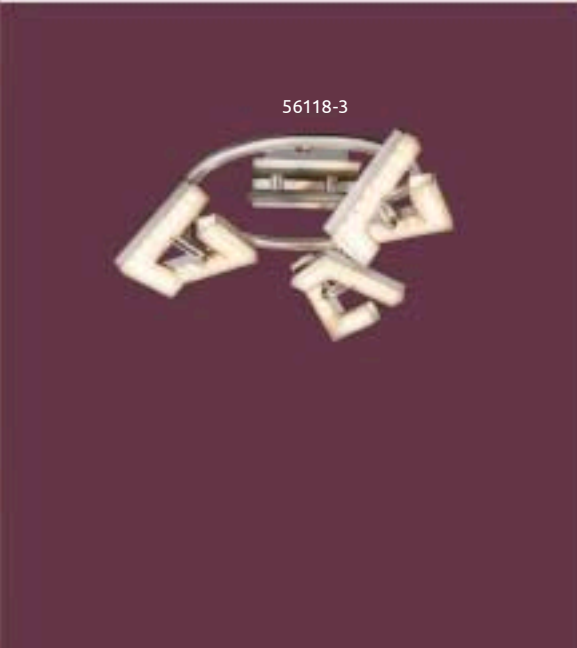

Roslin

24134	incl. 1x LED 5W	A+	1x 470lm	1x 470lm	3000K	VPE: 6	↔ max.47cm ↓ max.51,5cm	nickel matt, chrome, plastic opal		
24134K	incl. 1x LED 5W	A+	1x 470lm	1x 470lm	3000K	VPE: 6	↔ max.45cm ↓ max.51cm			
24134W	incl. 1x LED 5W	A+	1x 470lm	1x 470lm	3000K	VPE: 6	↕ max.55cm ↳ max.43cm			
24134-5D	incl. 5x LED 5W	A+	5x 470lm	5x 470lm	3000K	VPE: 2	∅max.99cm ↕ max.48cm			
24134-10D	incl. 10x LED 5W	A+	10x 470lm	10x 470lm	3000K	VPE: 2	∅max.104cm ↕ max.49cm			
24134-10S	incl. 10x LED 5W	A+	10x 470lm	10x 470lm	3000K	VPE: 2	∅max.106cm ↓ max.192cm			