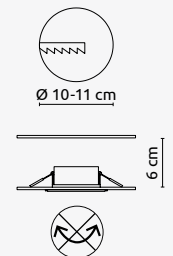

Polly

12393-5	12393-9D
incl. LED 5W	incl. LED 9W
A	A
500lm	900lm
400lm	720lm
3000K	3000K
VPE: 10	VPE: 10
Ø8,5cm ↓ 7cm	Ø8,5cm ↓ 7cm
plastic	plastic
not dimmable	dimmable

Unella

12390-6	12390-9D
incl. LED 6W	incl. LED 9W
A	A
600lm	160-800lm
450lm	130-650lm
3000K	3000|4000|6000K
VPE: 10	VPE: 5
Ø11,5cm ↓ 3,2cm	Ø11,5cm ↓ 3,2cm
plastic	plastic
not dimmable	dimmable
	3 step switch
	colour fixing

indoor use IP44