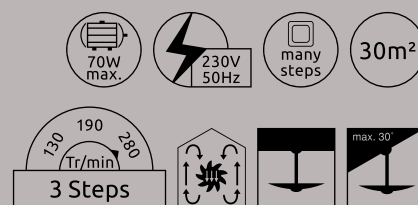

Wade I

03180 | excl. 1x E14 60W | VPE: 1 | Ø106,6cm ▾ 37cm | blades: MDF multicolour | body: metal, glass