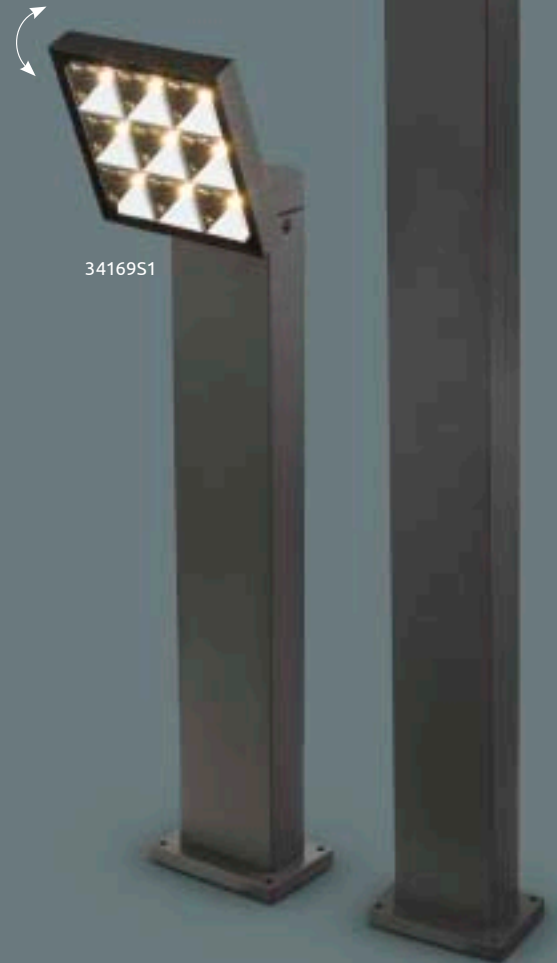

34169S1

Bolton

34169-1	incl. LED 4,1W	A+	400lm	310lm	3000K	VPE: 6	↔ 11cm ↓ 12,5cm ↳ 13cm	aluminium die-cast, glass
34169-2	incl. LED 6,6W	A+	750lm	540lm	3000K	VPE: 4	↔ 22cm ↓ 11cm ↳ 12,7cm	
34169-3	incl. LED 9,5W	A+	1100lm	780lm	3000K	VPE: 4	↔ 33cm ↓ 11cm ↳ 12,7cm	
34169S1	incl. LED 4,1W	A+	400lm	250lm	3000K	VPE: 4	↔ 16cm x 11cm ↓ 50cm	
34169S2	incl. LED 4,1W	A+	400lm	230lm	3000K	VPE: 4	↔ 16cm x 11cm ↓ 100cm	

IP44