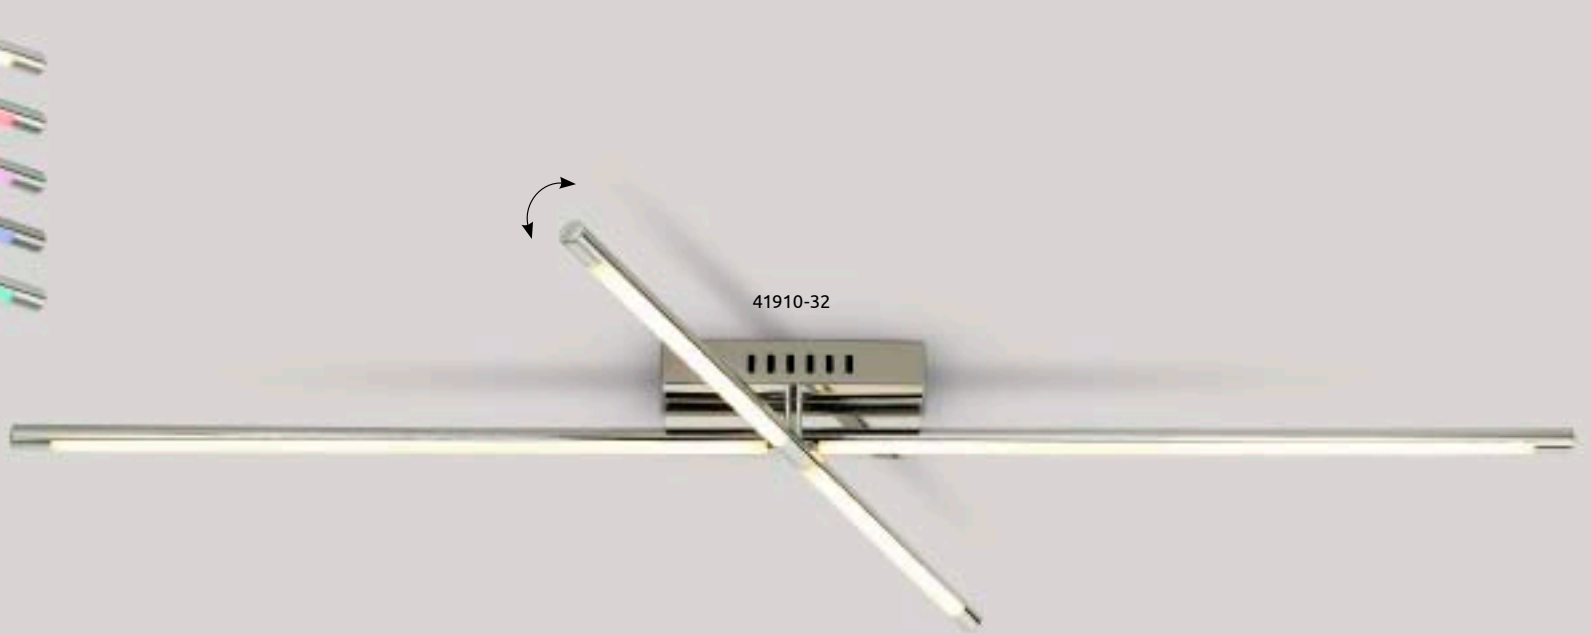

67825-30

67825-30D

67840-49

Kyle

									
67825-30	incl. LED 30W	A	2490lm	2400lm	3200K	VPE: 4	↔ 70cm x 40cm	↕ 9cm	nickel matt, plastic
67825-30D	incl. LED 30W	A	2400lm	1350lm	3200K	VPE: 1	↔ 70cm x 30cm	↕ 34,5cm	nickel matt, plastic
67840-49	incl. LED 53W	A	3940lm	3060lm	3000K	VPE: 1	Ø65cm	↕ 60cm	nickel matt, aluminium, acrylic