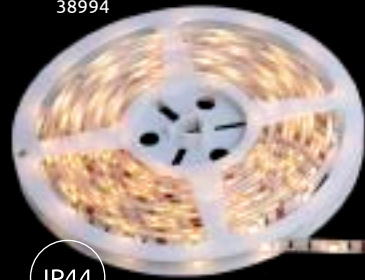

15x

incl. 38990

4x

incl. 38990

5 meter tube

38990

3 meter tube

38991

RGB colour change

RGB colour fixing

incl.

many steps

dimmable

on off

3 meter tube

38994