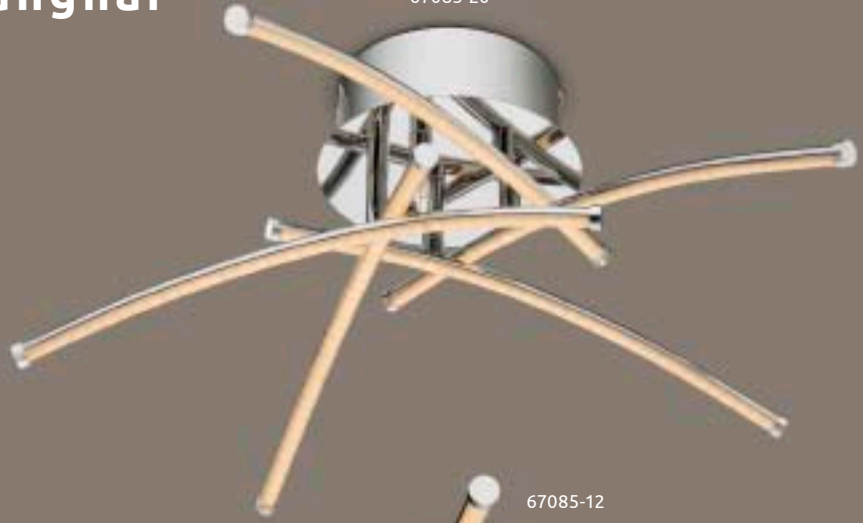

- incl.
- many steps
- many steps
- colour fixing
- RGB colour change
- RGB colour fixing
- dimmable
- night light

67828-36

Shanghai

67085-20

67085-12

67828-36	incl. LED 35W	A	2600lm	1780lm	3000K	VPE: 4	Ø82cm	↕ 24cm	chrome, acrylic	
67085-12	incl. LED 12W	A	1050lm	580lm	3000K	VPE: 4	Ø38cm	↕ 11,5cm		
67085-20	incl. LED 20W	A	1750lm	1035lm	3000K	VPE: 4	Ø45cm	↕ 15,5cm		