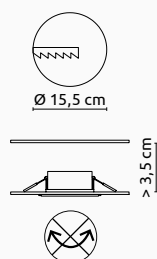

12370W	12371W	12372W	12373W
incl. LED 3W	incl. LED 6W	incl. LED 12W	incl. LED 18W
A	A	A	A
260lm	520lm	1050lm	1580lm
150lm	360lm	800lm	1200lm
3000K	3000K	3000K	3000K
VPE: 10	VPE: 10	VPE: 10	VPE: 10
Ø8,5cm ∇ 2,5cm	Ø12cm ∇ 2,5cm	Ø17cm ∇ 2,5cm	Ø22,5cm ∇ 2,5cm
aluminium die-cast white, plastic	aluminium die-cast white, plastic	aluminium die-cast white, plastic	aluminium die-cast white, plastic
not dimmable	not dimmable	not dimmable	not dimmable