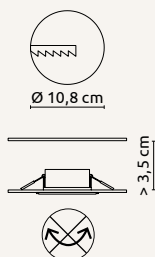

12370N	12370N-3	12371N	12372N	12373N
	3 set			
incl. 1x LED 3W	incl. 3x LED 3W	incl. LED 6W	incl. LED 12W	incl. LED 18W
A	A	A	A	A
1x 260lm	3x 260lm	520lm	1050lm	1580lm
1x 150lm	3x 150lm	360lm	800lm	1200lm
3000K	3000K	3000K	3000K	3000K
VPE: 10	VPE: 10	VPE: 10	VPE: 10	VPE: 10
Ø8,5cm ↓ 2,5cm	Ø8,5cm ↓ 2,5cm	Ø12cm ↓ 2,5cm	Ø17cm ↓ 2,5cm	Ø22,5cm ↓ 2,5cm
aluminium die-cast, nickel matt, plastic	aluminium die-cast, nickel matt, plastic	aluminium die-cast, nickel matt, plastic	aluminium die-cast, nickel matt, plastic	aluminium die-cast, nickel matt, plastic
not dimmable	not dimmable	not dimmable	not dimmable	not dimmable