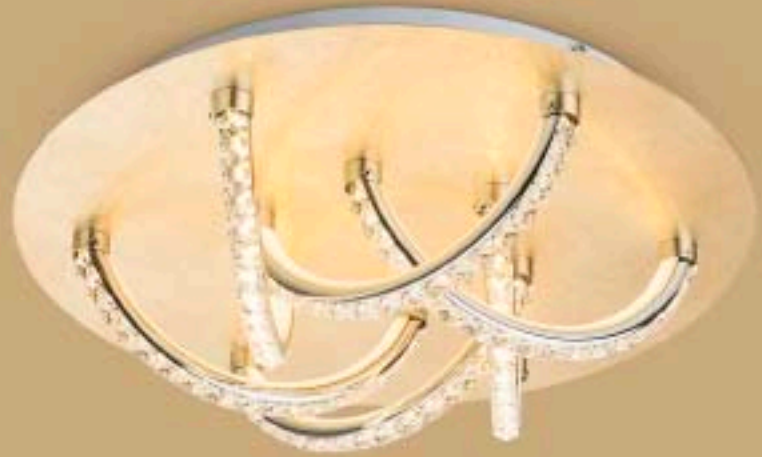

41911-36G

Tilo

41911-36G	incl. LED 36W	A+	3600lm	2100lm	3000K	VPE: 2	Ø48cm	14cm	metal gold leaf, plastic, K5 crystals
41911-36S	incl. LED 36W	A+	3600lm	2300lm	4000K	VPE: 2	Ø48cm	14cm	metal silver leaf, plastic, K5 crystals