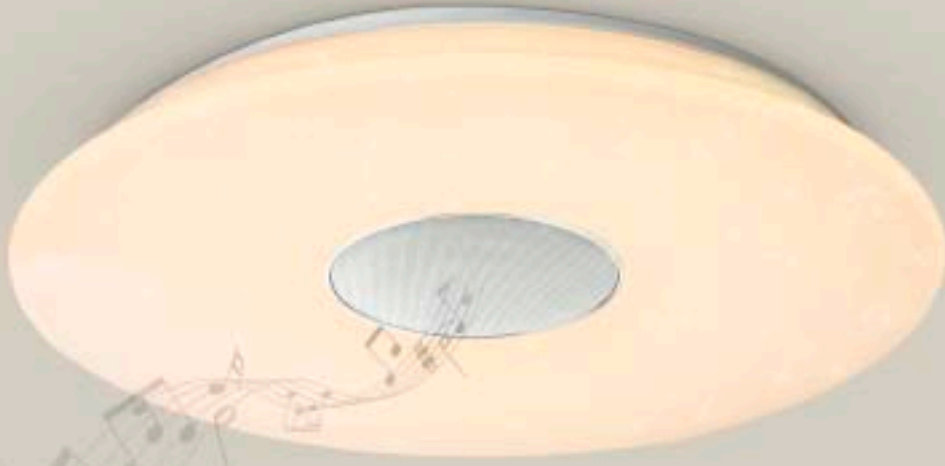

41329N

Nicole

- incl.
- many steps
- many steps
- colour fixing
- RGB colour change
- RGB colour fixing
- dimmable
- night light
- memory function

41329N | incl. LED 50W | incl. RGB LED 7,5W | A | 200-3600lm | 150-2600lm | 3000-6000K | 3000|4500|6000K | VPE: 5 | Ø53cm | 8,5cm | metal white, chrome, plastic opal, sparkle decor