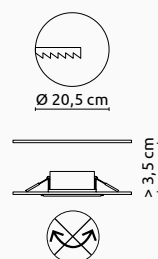

12370W	12371W	12372W	12373W
incl. LED 3W	incl. LED 6W	incl. LED 12W	incl. LED 18W
A	A	A	A
260lm	520lm	1050lm	1580lm
150lm	360lm	800lm	1200lm
3000K	3000K	3000K	3000K
VPE: 10	VPE: 10	VPE: 10	VPE: 10
Ø8,5cm ∇ 2,5cm	Ø12cm ∇ 2,5cm	Ø17cm ∇ 2,5cm	Ø22,5cm ∇ 2,5cm
aluminium die-cast white, plastic	aluminium die-cast white, plastic	aluminium die-cast white, plastic	aluminium die-cast white, plastic
not dimmable	not dimmable	not dimmable	not dimmable