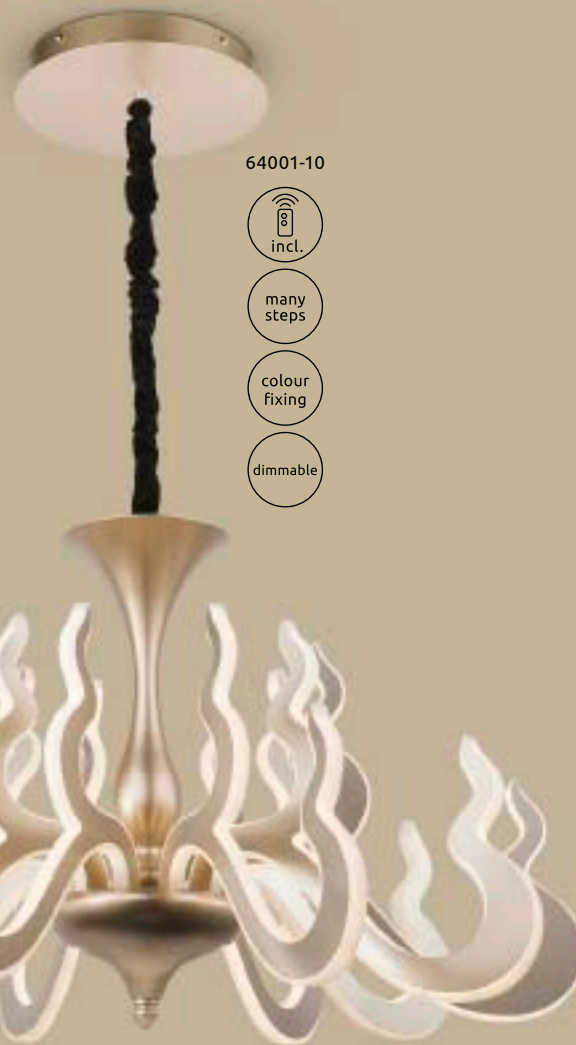

64001-10

many steps

colour fixing

dimmable

Michi

64001-2W	incl. LED 20W	A+	2000lm	1370lm	3000K	VPE: 4	↔ 27cm ↓ 26,5cm ↘ 29cm	metal champagne matt, acrylic
64001-3	incl. LED 30W	A+	3000lm	2070lm	3000K	VPE: 1	Ø50cm ↓ 95cm	metal champagne matt, acrylic, textile
64001-6	incl. LED 60W	A+	102-2280lm	75-1980lm	3000-6000K	VPE: 1	Ø60cm ↓ 95cm	metal champagne matt, acrylic, textile
64001-10	incl. LED 100W	A+	170-3800lm	120-3300lm	3000-6000K	VPE: 1	Ø85cm ↓ 95cm	metal champagne matt, acrylic, textile