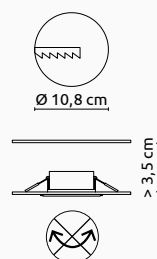

12370W	12371W	12372W	12373W
incl. LED 3W	incl. LED 6W	incl. LED 12W	incl. LED 18W
A	A	A	A
260lm	520lm	1050lm	1580lm
150lm	360lm	800lm	1200lm
3000K	3000K	3000K	3000K
VPE: 10	VPE: 10	VPE: 10	VPE: 10
Ø8,5cm ∇ 2,5cm	Ø12cm ∇ 2,5cm	Ø17cm ∇ 2,5cm	Ø22,5cm ∇ 2,5cm
aluminium die-cast white, plastic	aluminium die-cast white, plastic	aluminium die-cast white, plastic	aluminium die-cast white, plastic
not dimmable	not dimmable	not dimmable	not dimmable