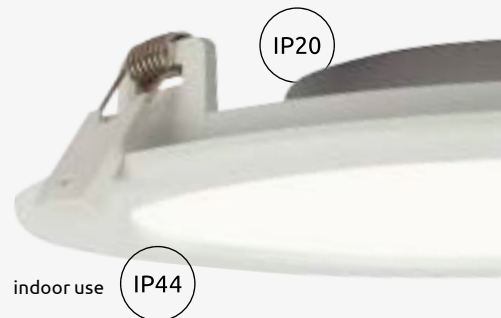

12394-15

12395-15

12395-24

Polly

12394-15	12395-15	12395-24
incl. LED 15W	incl. LED 15W	incl. LED 24W
A	A	A
1600lm	1600lm	2400lm
1300lm	1300lm	1900lm
3000K	3000K	3000K
VPE: 10	VPE: 10	VPE: 5
Ø18,7cm ↓ 4,2cm	Ø18,7cm ↓ 4,2cm	Ø24,5cm ↓ 4,2cm
plastic	plastic	plastic
not dimmable	not dimmable	not dimmable