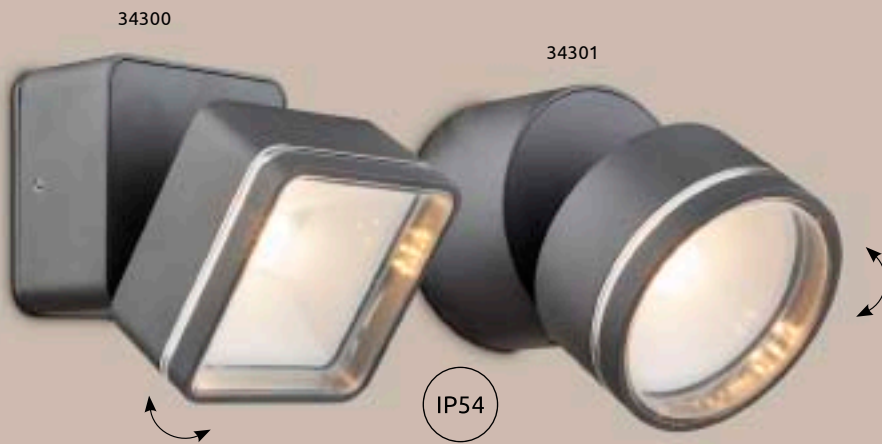

34300

34301

IP54

34310	incl. LED 6,8W	A+	540lm	350lm	3000K	VPE: 4	↔ 10,5cm	↓ 15,5cm	↳ 13,5cm	aluminium die-cast, glass
34310S	incl. LED 6,8W	A+	540lm	350lm	3000K	VPE: 4	↔ 10,5cm	↓ 21,5cm	↳ 13,5cm	aluminium die-cast, glass, plastic
34300	incl. LED 6,5W	A+	660lm	525lm	3000K	VPE: 6	↔ 9cm	↓ 12cm	↳ 14cm	aluminium die-cast, plastic
34301	incl. LED 6,5W	A+	665lm	525lm	3000K	VPE: 6	↔ 9cm	↓ 12cm	↳ 14cm	aluminium die-cast, plastic