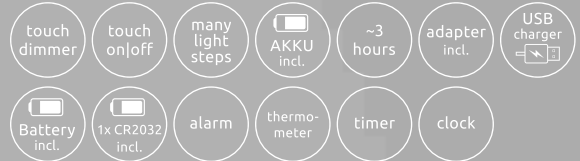

58329B	incl. LED 4W	A+	96-250lm	66-195lm	4000K	VPE: 4	↔ max.21cm ↓ max.41cm	plastic, glass		
58329W	incl. LED 4W	A+	96-250lm	66-195lm	4000K	VPE: 4	↔ max.21cm ↓ max.41cm	plastic, glass		
58347B	incl. LED 3W	A+	18-272lm	11-164lm	4000K	VPE: 10	↔ max.28cm ↓ max.40cm	plastic, silicone		
58347W	incl. LED 3W	A+	18-272lm	11-164lm	4000K	VPE: 10	↔ max.28cm ↓ max.40cm	plastic, silicone