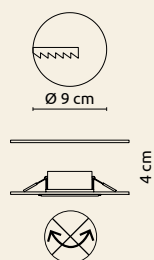

12006	12006-3
	3 set (incl. cable 2x 80cm)
incl. 1x LED 9W	incl. 3x LED 9W
A	A
1x 810lm	3x 810lm
1x 600lm	3x 600lm
4000K	4000K
VPE: 10	VPE: 10
Ø11,2cm ↓ 3,8cm	Ø11,2cm ↓ 3,8cm
chrome, aluminium, mirror, glass, K5 crystals	chrome, aluminium, mirror, glass, K5 crystals
not dimmable	not dimmable