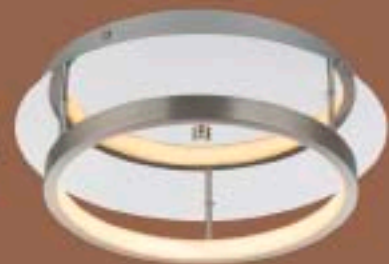

67092-80D

67092-47

67092-26

67092-16