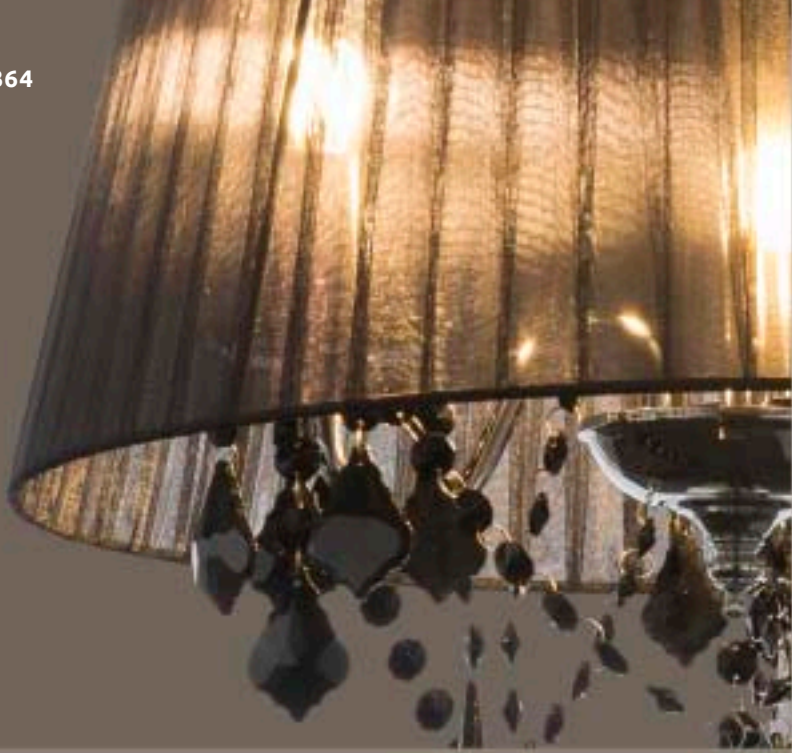

15028-3

15028-3S

Lani

15028-3	excl. 3x E14 40W	VPE: 1	Ø45cm ▾ 110cm	chrome, textile, K5 crystals
15028-3S	excl. 3x E14 40W	VPE: 1	Ø45cm ▴ 160cm	
15029-3	excl. 3x E14 40W	VPE: 1	Ø45cm ▾ 110cm	
15029-3S	excl. 3x E14 40W	VPE: 1	Ø45cm ▴ 160cm