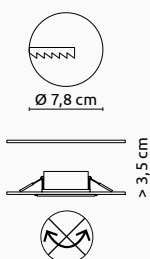

12370W	12371W	12372W	12373W
incl. LED 3W	incl. LED 6W	incl. LED 12W	incl. LED 18W
A	A	A	A
260lm	520lm	1050lm	1580lm
150lm	360lm	800lm	1200lm
3000K	3000K	3000K	3000K
VPE: 10	VPE: 10	VPE: 10	VPE: 10
Ø8,5cm ∇ 2,5cm	Ø12cm ∇ 2,5cm	Ø17cm ∇ 2,5cm	Ø22,5cm ∇ 2,5cm
aluminium die-cast white, plastic	aluminium die-cast white, plastic	aluminium die-cast white, plastic	aluminium die-cast white, plastic
not dimmable	not dimmable	not dimmable	not dimmable