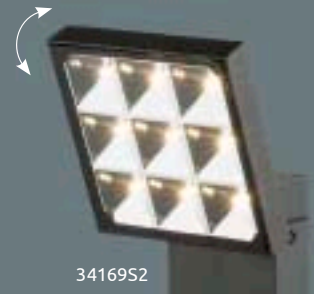

34169S2

Bolton

34169-1	incl. LED 4,1W	A+	400lm	310lm	3000K	VPE: 6	↔ 11cm ↓ 12,5cm ↳ 13cm	aluminium die-cast, glass
34169-2	incl. LED 6,6W	A+	750lm	540lm	3000K	VPE: 4	↔ 22cm ↓ 11cm ↳ 12,7cm	
34169-3	incl. LED 9,5W	A+	1100lm	780lm	3000K	VPE: 4	↔ 33cm ↓ 11cm ↳ 12,7cm	
34169S1	incl. LED 4,1W	A+	400lm	250lm	3000K	VPE: 4	↔ 16cm x 11cm ↓ 50cm	
34169S2	incl. LED 4,1W	A+	400lm	230lm	3000K	VPE: 4	↔ 16cm x 11cm ↓ 100cm	

IP44