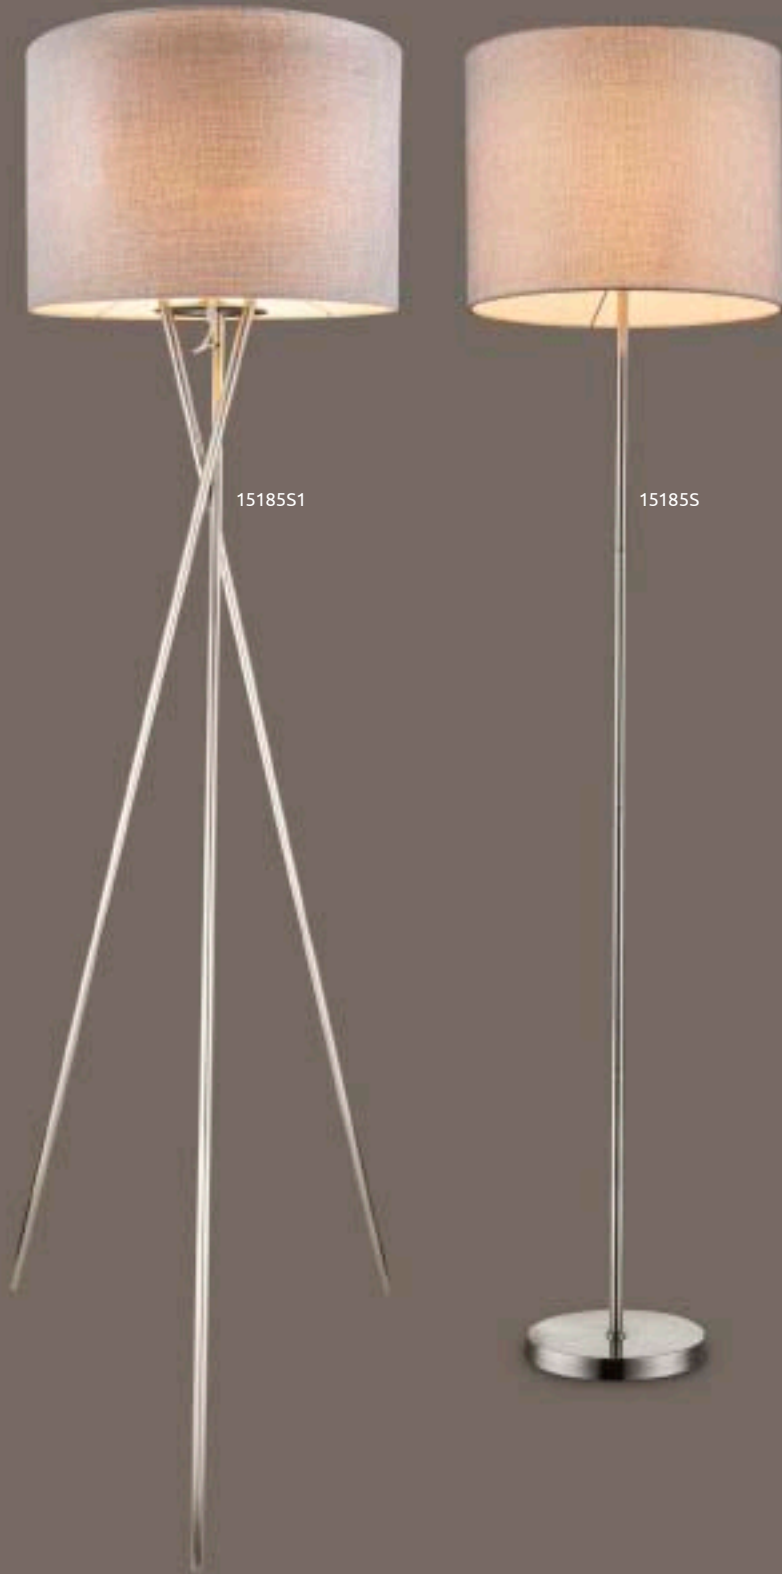

15185S1

15185S