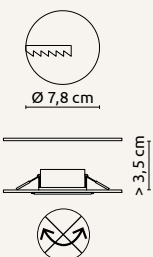

12370N	12370N-3	12371N	12372N	12373N
	3 set			
incl. 1x LED 3W	incl. 3x LED 3W	incl. LED 6W	incl. LED 12W	incl. LED 18W
A	A	A	A	A
1x 260lm	3x 260lm	520lm	1050lm	1580lm
1x 150lm	3x 150lm	360lm	800lm	1200lm
3000K	3000K	3000K	3000K	3000K
VPE: 10	VPE: 10	VPE: 10	VPE: 10	VPE: 10
Ø8,5cm ↓ 2,5cm	Ø8,5cm ↓ 2,5cm	Ø12cm ↓ 2,5cm	Ø17cm ↓ 2,5cm	Ø22,5cm ↓ 2,5cm
aluminium die-cast, nickel matt, plastic	aluminium die-cast, nickel matt, plastic	aluminium die-cast, nickel matt, plastic	aluminium die-cast, nickel matt, plastic	aluminium die-cast, nickel matt, plastic
not dimmable	not dimmable	not dimmable	not dimmable	not dimmable