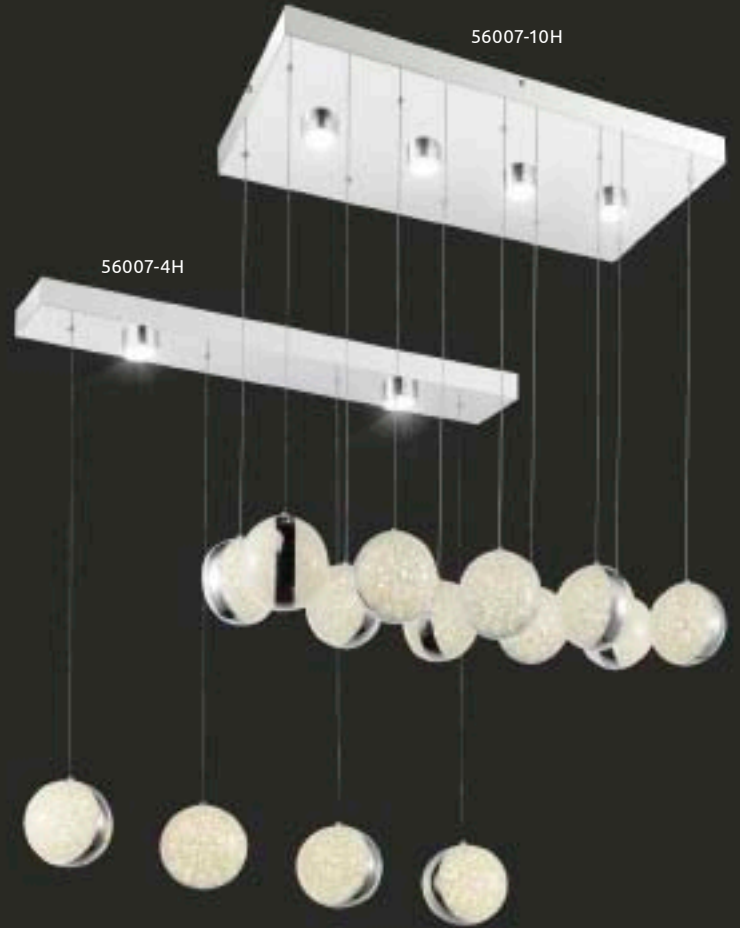

56007-10H

56007-4H

Tobias

56007-4H	incl. LED 48W	A+	4800lm	3320lm	4000K	VPE: 2	↔ 76cm x 12cm	↕ 120cm	chrome, acrylic, acrylic crystals
56007-5H	incl. LED 50W	A+	5000lm	3710lm	4000K	VPE: 2	Ø45cm	↕ 120cm	
56007-8H	incl. LED 80W	A+	8000lm	5980lm	4000K	VPE: 1	Ø50cm	↕ 120cm	
56007-10H	incl. LED 116W	A+	10.000lm	7930lm	4000K	VPE: 1	↔ 71cm x 31cm	↕ 120cm