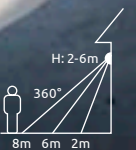

Caio

32106-12	incl. LED 18W	A+	1750lm	1550lm	3000K	VPE: 12	↔ 28cm x 28cm ↓ 5cm display: ↔ 72cm x 39,5cm ↓ 72cm	plastic
32105-12	incl. LED 18W	A+	1750lm	1550lm	3000K	VPE: 12	Ø28cm ↓ 5cm display: ↔ 65cm x 39,5cm ↓ 65cm	

12 display IP54

32107S

John

32107S	incl. LED 12W	A+	1200lm	840lm	3000K	VPE: 6	Ø27cm ↓ 9cm	plastic

IP65 sensor incl.