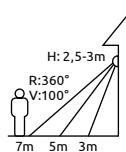

41605-18S

incl. LED 18W

A

1900lm

1600lm

3000K

VPE: 10

Ø22,6cm ↓ 3,5cm

plastic

not dimmable

sensor

sensor
incl.