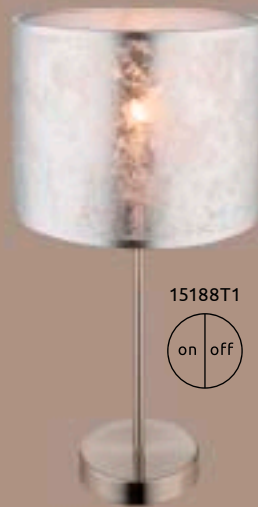

15188S

15188D2

15188T1

15188T

15188W

Amy I

15188D2	incl. LED 24W	A	2200lm	1120lm	3000K	VPE: 4	Ø40cm	↕ 10,5cm	metal white, textile silver leaf, plastic, acrylic	
15188S	excl. 1x E27 60W					VPE: 1	Ø40cm	↕ 160cm	nickel matt, textile silver leaf, plastic	
15188W	excl. 1x E14 40W					VPE: 5	↔ 15cm	↕ 26cm	↗ 19cm	nickel matt, textile silver leaf, plastic
15188T	excl. 1x E14 40W					VPE: 5	Ø15cm	↕ 35cm	nickel matt, textile silver leaf, plastic	
15188T1	excl. 1x E27 60W					VPE: 4	Ø26cm	↕ 50cm	nickel matt, textile silver leaf, plastic	