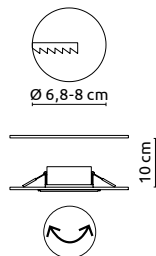

12393-5	12393-9D
incl. LED 5W	incl. LED 9W
A	A
500lm	900lm
400lm	720lm
3000K	3000K
VPE: 10	VPE: 10
Ø8,5cm ↓ 7cm	Ø8,5cm ↓ 7cm
plastic	plastic
not dimmable	dimmable