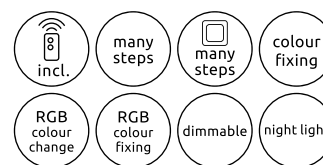

41310-30

41310-60

41310-80

Optima

41310-30	incl. LED 30W	A+	200-3800lm	140-2600lm	3000-6500K 3000 4000 6500K	VPE: 6	Ø46cm ↓ 8,5cm	metal white, acrylic, sparkle decor
41310-60	incl. LED 60W	A+	330-7800lm	220-5000lm	3000-6500K 3000 4000 6500K	VPE: 6	Ø55,5cm ↓ 7,5cm	metal white, acrylic, sparkle decor
41310-80	incl. LED 80W	A+	320-6400lm	180-3690lm	3000-6000K 3000 4000 6000K	VPE: 1	Ø80cm ↓ 10,5cm	metal white, acrylic, plastic, sparkle decor