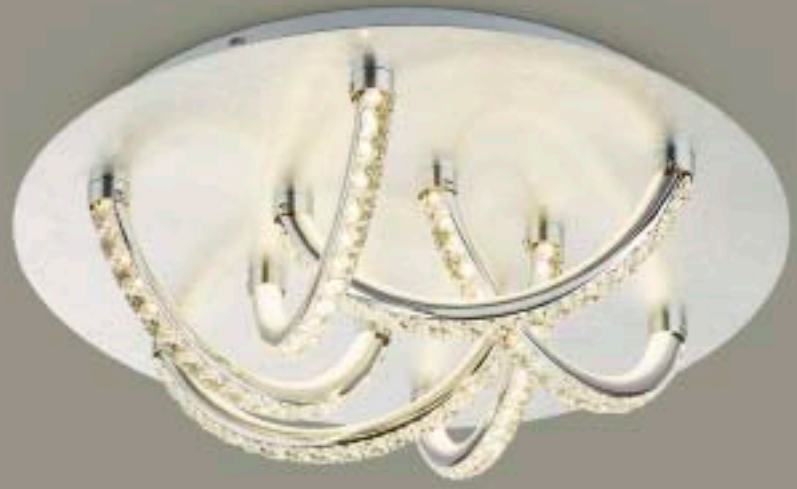

41911-36S

Tilo

41911-36G	incl. LED 36W	A+	3600lm	2100lm	3000K	VPE: 2	Ø48cm	14cm	metal gold leaf, plastic, K5 crystals
41911-36S	incl. LED 36W	A+	3600lm	2300lm	4000K	VPE: 2	Ø48cm	14cm	metal silver leaf, plastic, K5 crystals