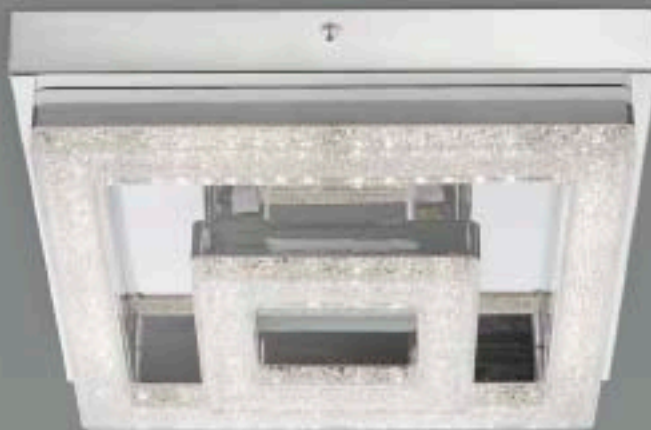

118

49246-16

Fogo

49246-6	incl. LED 6W	A	600lm	400lm	4000K	VPE: 5	↔ 14cm x 14cm	↴ 6cm	chrome, K5 crystals, acrylic
49246-12	incl. LED 12W	A	1200lm	750lm	4000K	VPE: 6	↔ 28cm x 28cm	↴ 6cm	chrome, K5 crystals, acrylic, glass
49246-16	incl. LED 16W	A	1600lm	950lm	4000K	VPE: 6	↔ 26cm x 26cm	↴ 8,5cm	chrome, K5 crystals, acrylic