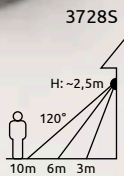

day OFF	ON sensor: 180lm 12 sec.	night OFF

Solar

3728S | incl. 2x LED 3W | A+ | 192lm | 180lm | 6500K | VPE: 8 | ↔ 11cm ↓ 16,5cm ↳ 7,5cm | plastic

- solar
- AKKU incl.
- ~6-8 hours
- IP65
- sensor incl.