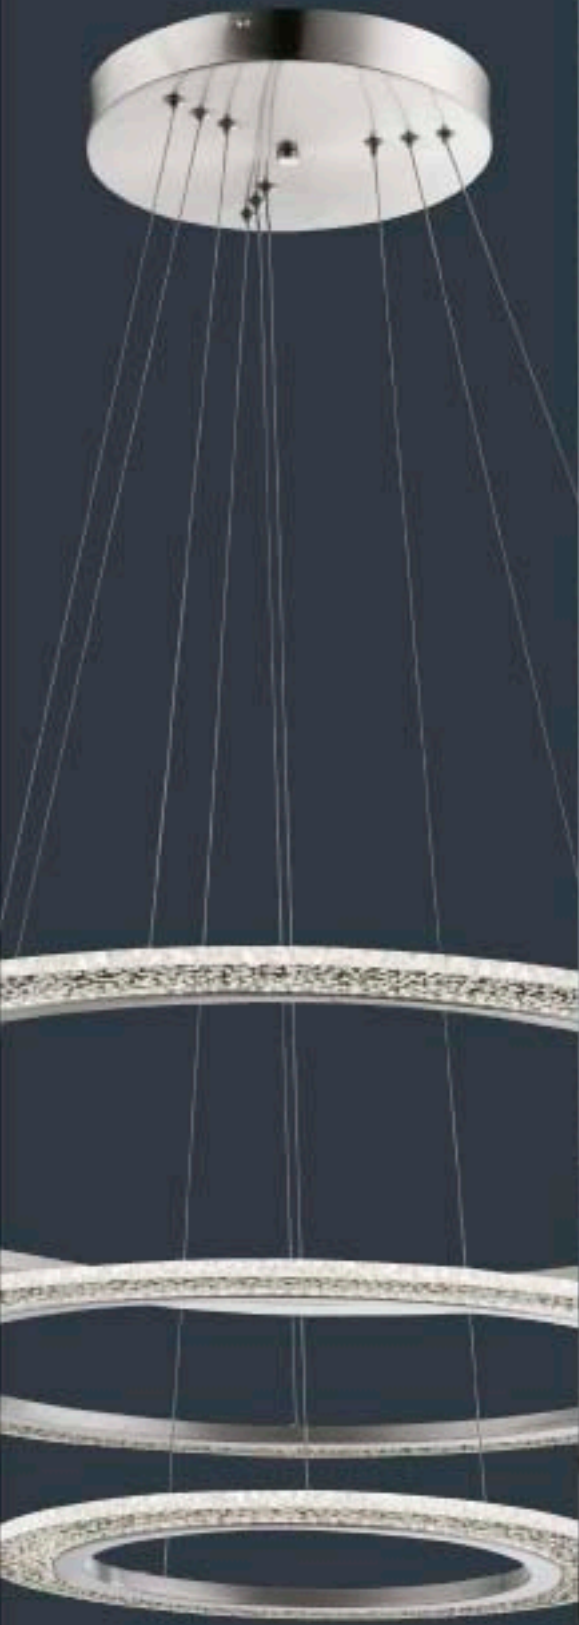

68193H1

68193H1

LUMEN / LED