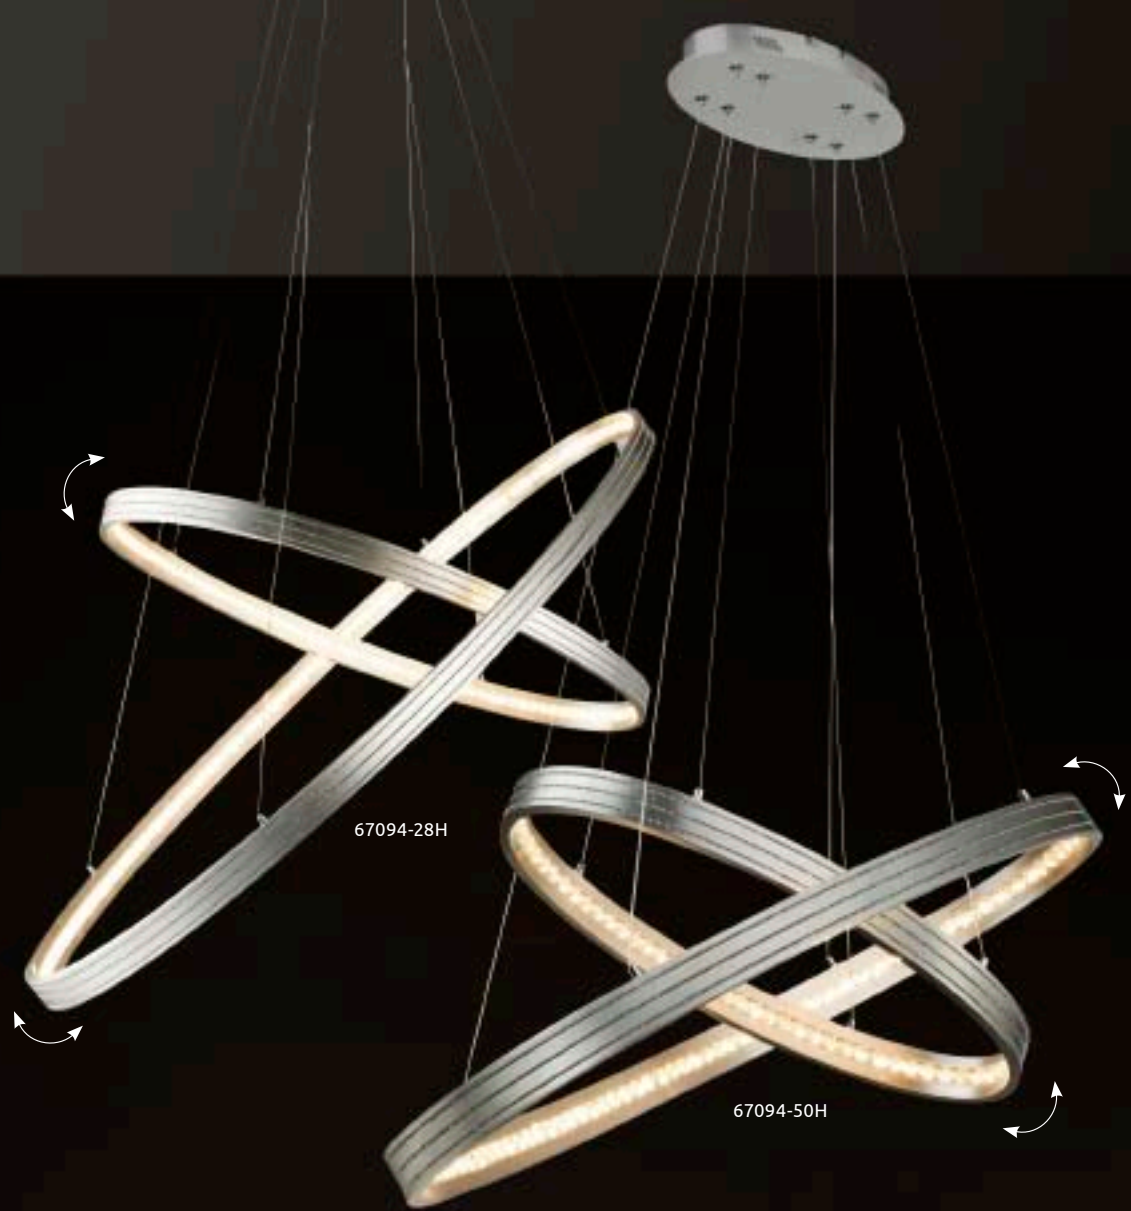

67093-20

67093-40H

67093-60H

Sofia

										
67093-20	incl. LED 20W	A	1646lm	1280lm	3000K	VPE: 1	Ø41,5cm	↕ 5,5cm		nickel matt, silicone
67093-40	incl. LED 40W	A	3160lm	2357lm	3000K	VPE: 1	↔ 71,5cm x 42,5cm	↕ 6,5cm		
67093-40H	incl. LED 40W	A	2559lm	1905lm	3000K	VPE: 1	Ø53,5cm	↕ 120cm		
67093-60H	incl. LED 60W	A	3964lm	3170lm	3000K	VPE: 1	Ø76cm	↕ 120cm		

dimmable

Titus

67092-16	incl. LED 16W	A	1000lm	640lm	3000K	VPE: 4	Ø30cm	↕ 8,5cm	chrome, nickel matt, plastic
67092-26	incl. LED 26W	A	1620lm	1040lm	3000K	VPE: 2	Ø40cm	↕ 11cm	chrome, nickel matt, plastic
67092-47	incl. LED 47W	A	2900lm	1880lm	3000K	VPE: 2	Ø50cm	↕ 13,5cm	chrome, nickel matt, plastic
67092-50H	incl. LED 50W	A	3120lm	2000lm	3000K	VPE: 2	Ø60cm	↕ 90cm	chrome, nickel matt, K5 crystals
67092-80D	incl. LED 80W	A	100-5000lm	50-3200lm	3000-6000K	VPE: 1	Ø100cm	↕ 13,5cm	chrome, nickel matt, plastic
67092-80H	incl. LED 80W	A	100-5000lm	50-3200lm	3000-6000K	VPE: 2	Ø80cm	↕ 120cm	chrome, nickel matt, plastic