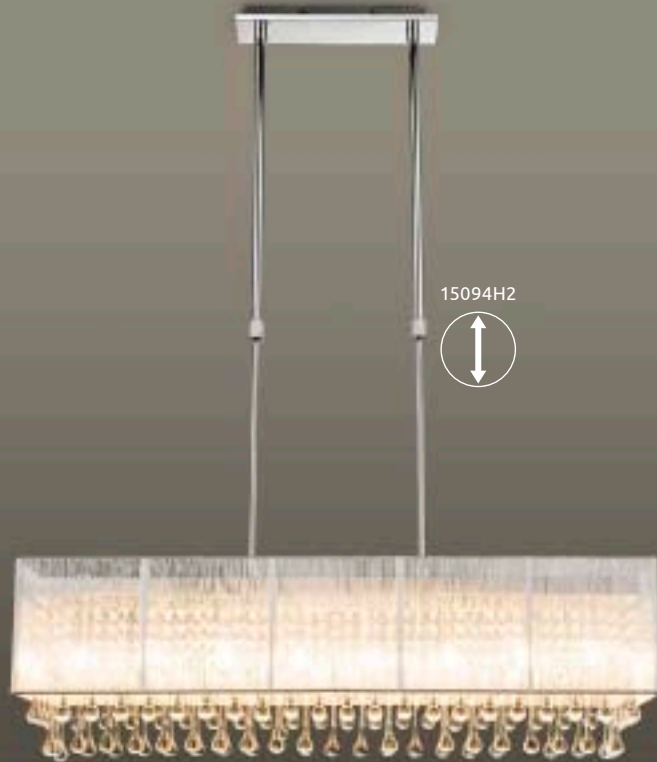

362

Sierra

Model	Light Source	Energy Class	Light Output	Total Light Output	Color Temp	VPE	Dimensions
15094D	incl. 8x G9 LED 3W	A++	8x 280lm	total 865lm	3000K	2	Ø40cm ↓ 29cm
15094H	incl. 12x G9 LED 3W	A++	12x 280lm	total 1565lm	3000K	2	Ø50cm ↓ 75-120cm
15094H2	incl. 8x G9 LED 3W	A++	8x 280lm	total 906lm	3000K	4	↔ 90cm x 18cm ↓ 75-120cm
15094W	incl. 2x G9 LED 3W	A++	2x 280lm	total 229lm	3000K	4	↔ 24,5cm ↓ 29cm ↳ 13cm

metal, glass, textile
metal, glass, textile, chrome
metal, glass, textile, chrome
metal, glass, textile

10676