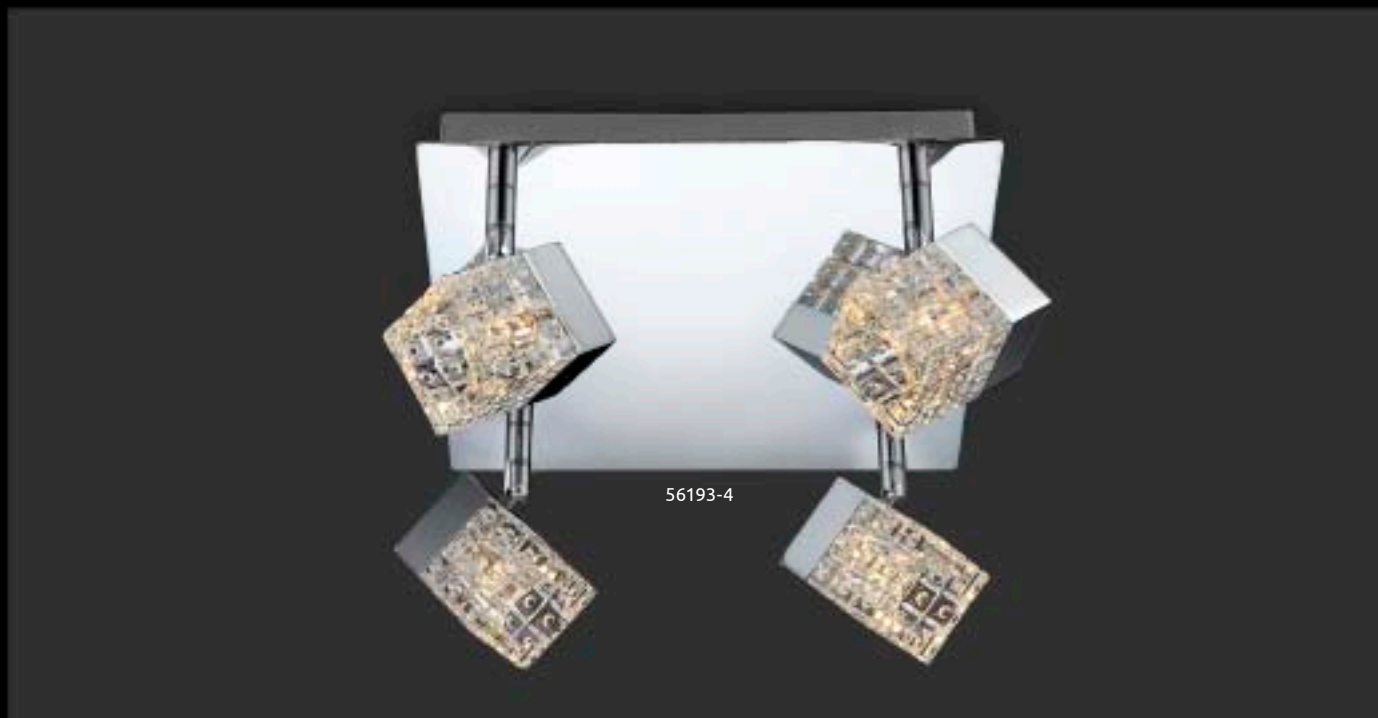

Ankara

56193-1	incl. 1x LED 5W	A+	1x 450lm	1x 400lm	4200K	VPE: 10	↔ 7cm ↓ 13cm ↳ 15cm	chrome, glass		
56193-2	incl. 2x LED 5W	A+	2x 450lm	2x 400lm	4200K	VPE: 6	↓ 35cm ↳ 15cm			
56193-4	incl. 4x LED 5W	A+	4x 450lm	4x 400lm	4200K	VPE: 2	↔ 25cm x 25cm ↓ 15cm