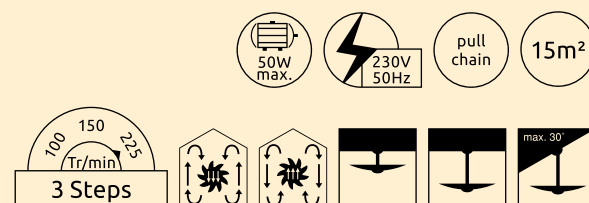

Ferro

0310 | VPE: 1 | Ø142cm ▾ 52cm | blades: iron white | body: metal white

Wade I

03180 | excl. 1x E14 60W | VPE: 1 | Ø106,6cm ▾ 37cm | blades: MDF multicolour | body: metal, glass