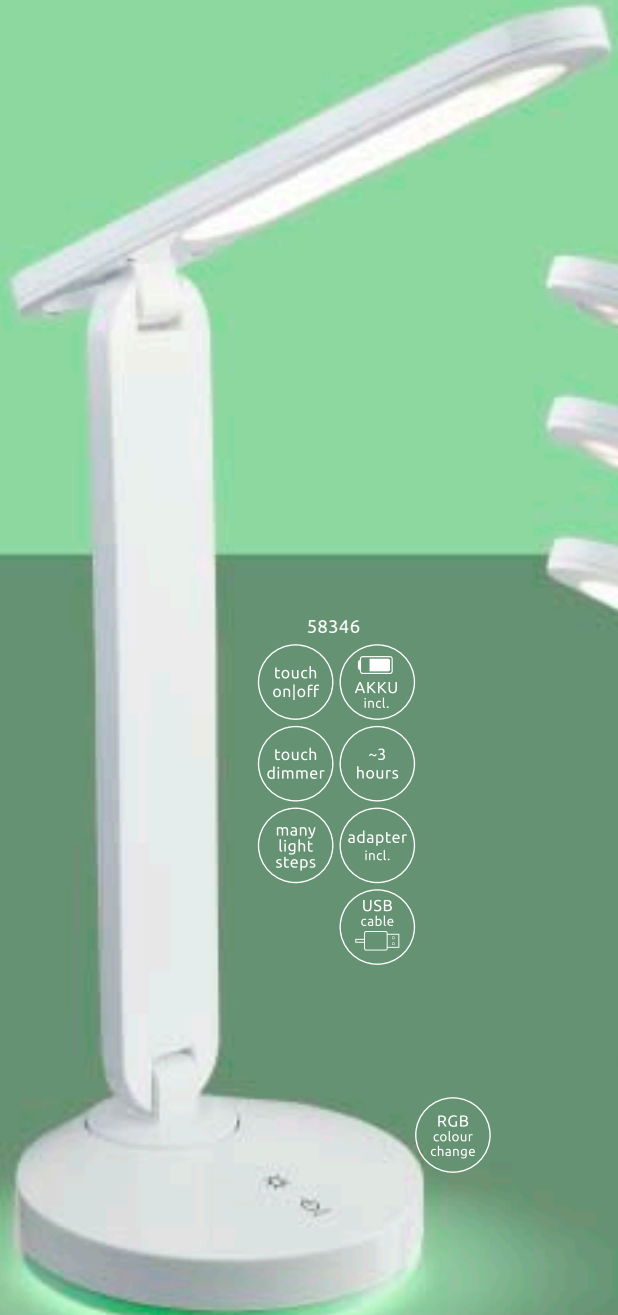

Margaery

58324

RGB colour change

- on | off
- AKKU incl.
- touch on|off
- ~3 hours
- touch dimmer
- adapter incl.
- many light steps
- USB cable
- colour fixing
- flexo

Gendry

541

58346

- touch on|off
- AKKU incl.
- touch dimmer
- ~3 hours
- many light steps
- adapter incl.
- USB cable