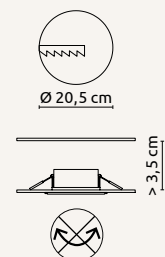

12370N	12370N-3	12371N	12372N	12373N
	3 set			
incl. 1x LED 3W	incl. 3x LED 3W	incl. LED 6W	incl. LED 12W	incl. LED 18W
A	A	A	A	A
1x 260lm	3x 260lm	520lm	1050lm	1580lm
1x 150lm	3x 150lm	360lm	800lm	1200lm
3000K	3000K	3000K	3000K	3000K
VPE: 10	VPE: 10	VPE: 10	VPE: 10	VPE: 10
Ø8,5cm ↓ 2,5cm	Ø8,5cm ↓ 2,5cm	Ø12cm ↓ 2,5cm	Ø17cm ↓ 2,5cm	Ø22,5cm ↓ 2,5cm
aluminium die-cast, nickel matt, plastic	aluminium die-cast, nickel matt, plastic	aluminium die-cast, nickel matt, plastic	aluminium die-cast, nickel matt, plastic	aluminium die-cast, nickel matt, plastic
not dimmable	not dimmable	not dimmable	not dimmable	not dimmable