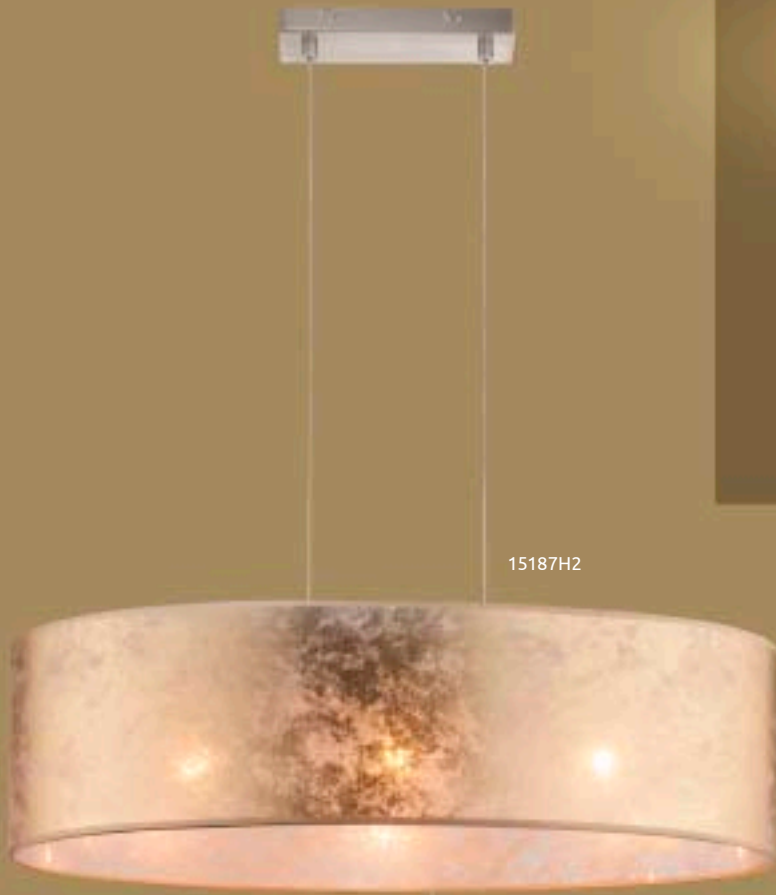

15187H2

Amy

15187H1	excl. 3x E27 60W	VPE: 1	Ø53cm ↓ 140cm	nickel matt, textile gold leaf, plastic, acrylic
15187H	excl. 1x E27 60W	VPE: 1	Ø40cm ↓ 140cm	nickel matt, textile gold leaf, plastic, acrylic
15187D	excl. 3x E14 40W	VPE: 1	Ø40cm ↓ 17,5cm	nickel matt, textile gold leaf, plastic, acrylic
15187H2	excl. 3x E27 60W	VPE: 1	↔ 65cm x 25cm ↓ 140cm	nickel matt, textile gold leaf, plastic