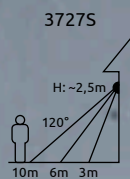

low	day OFF	night ON 120lm		
high	day OFF	night ON 120lm	ON sensor: 320lm 12 sec.	night ON 120lm
auto	day OFF	night OFF	ON sensor: 320lm 12 sec.	night OFF

Solar

3727S | incl. 36x LED 0,2W | A+ | 320lm | 120lm | 320lm | 6500K | VPE: 8 | ↔ 27,5cm ↓ 12,5cm ↳ 7,5cm | plastic

- solar
- AKKU incl.
- ~6-8 hours
- IP65
- on/off many steps
- sensor incl.
- 3 steps