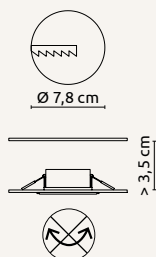

12370N	12370N-3	12371N	12372N	12373N
	3 set			
incl. 1x LED 3W	incl. 3x LED 3W	incl. LED 6W	incl. LED 12W	incl. LED 18W
A	A	A	A	A
1x 260lm	3x 260lm	520lm	1050lm	1580lm
1x 150lm	3x 150lm	360lm	800lm	1200lm
3000K	3000K	3000K	3000K	3000K
VPE: 10	VPE: 10	VPE: 10	VPE: 10	VPE: 10
Ø8,5cm ↓ 2,5cm	Ø8,5cm ↓ 2,5cm	Ø12cm ↓ 2,5cm	Ø17cm ↓ 2,5cm	Ø22,5cm ↓ 2,5cm
aluminium die-cast, nickel matt, plastic	aluminium die-cast, nickel matt, plastic	aluminium die-cast, nickel matt, plastic	aluminium die-cast, nickel matt, plastic	aluminium die-cast, nickel matt, plastic
not dimmable	not dimmable	not dimmable	not dimmable	not dimmable