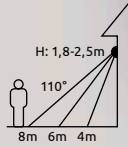

Sparrow

34310S

sensor
incl.

IP44

34310

Lissy

34300

34301

IP54

34310	incl. LED 6,8W	A+	540lm	350lm	3000K	VPE: 4	↔ 10,5cm	↓ 15,5cm	↳ 13,5cm	aluminium die-cast, glass
34310S	incl. LED 6,8W	A+	540lm	350lm	3000K	VPE: 4	↔ 10,5cm	↓ 21,5cm	↳ 13,5cm	aluminium die-cast, glass, plastic
34300	incl. LED 6,5W	A+	660lm	525lm	3000K	VPE: 6	↔ 9cm	↓ 12cm	↳ 14cm	aluminium die-cast, plastic
34301	incl. LED 6,5W	A+	665lm	525lm	3000K	VPE: 6	↔ 9cm	↓ 12cm	↳ 14cm	aluminium die-cast, plastic