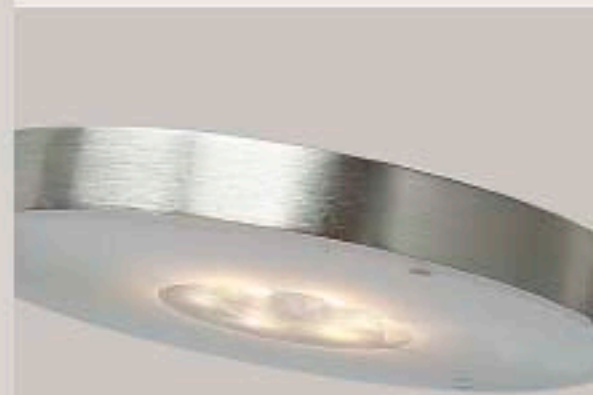

Deniz

24122	incl. LED 5W	A+	400lm	350lm	3000K	VPE: 8	↔ max. 20cm	↓ max. 30cm	nickel matt, chrome, acrylic
24122K	incl. LED 5W	A+	400lm	350lm	3000K	VPE: 6	↔ max. 29,5cm	↓ max. 44cm	nickel matt, chrome, acrylic
24123	incl. LED 5W	A+	400lm	350lm	3000K	VPE: 8	↔ max. 20cm	↓ max. 30cm	metal white, chrome, acrylic
24124	incl. LED 5W	A+	400lm	350lm	3000K	VPE: 8	↔ max. 20cm	↓ max. 30cm	metal black, chrome, acrylic