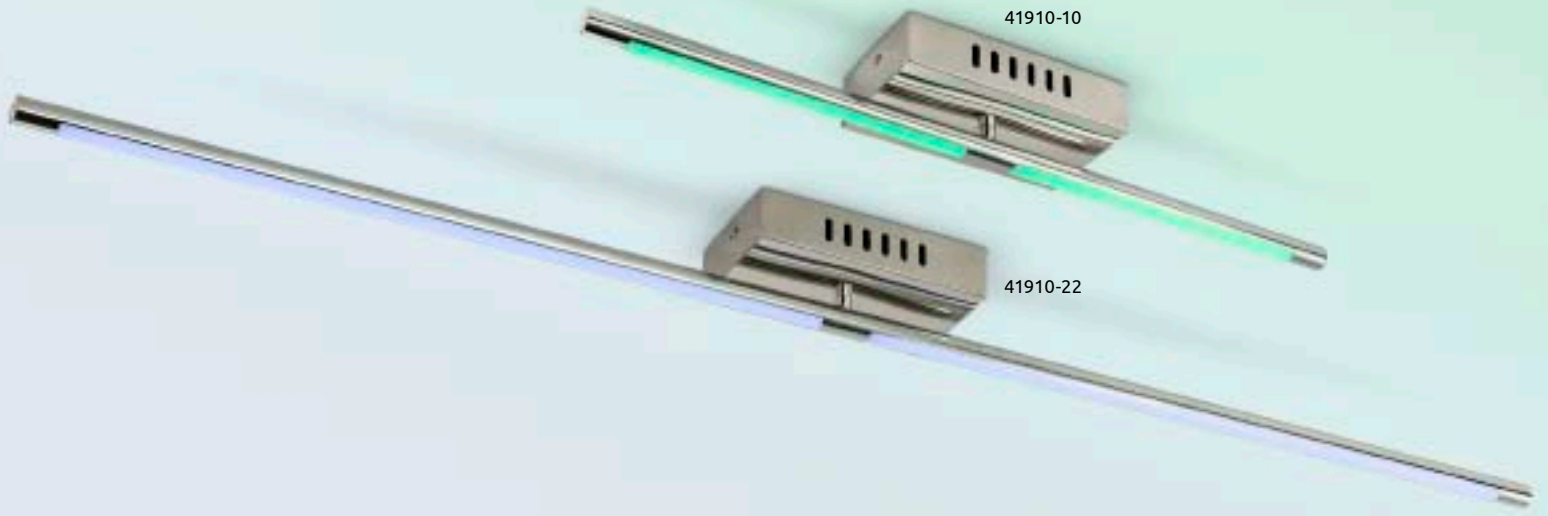

67825-30

67825-30D

67840-49

Kyle

									
67825-30	incl. LED 30W	A	2490lm	2400lm	3200K	VPE: 4	↔ 70cm x 40cm	↕ 9cm	nickel matt, plastic
67825-30D	incl. LED 30W	A	2400lm	1350lm	3200K	VPE: 1	↔ 70cm x 30cm	↕ 34,5cm	nickel matt, plastic
67840-49	incl. LED 53W	A	3940lm	3060lm	3000K	VPE: 1	Ø65cm	↕ 60cm	nickel matt, aluminium, acrylic