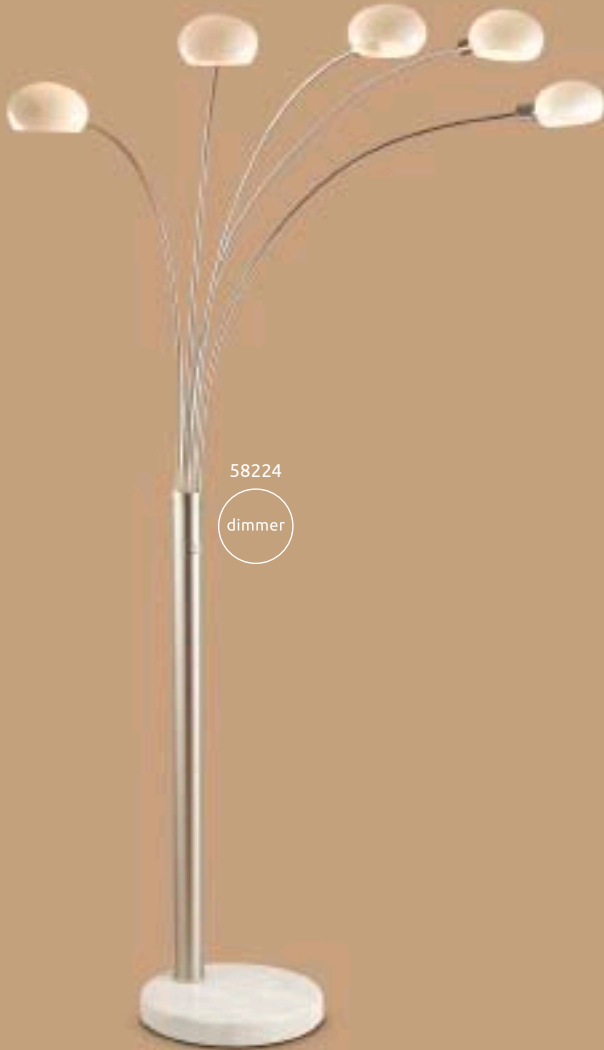

Classic style

Newcastle

58224

dimmer