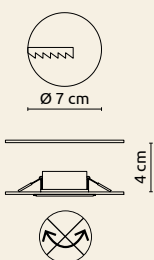

12006

12006-3

12005	12005-3
	3 set (incl. cable 2x 80cm)
incl. 1x LED 6W	incl. 3x LED 6W
A	A
1x 540lm	3x 540lm
1x 400lm	3x 400lm
4000K	4000K
VPE: 10	VPE: 10
Ø9,2cm ↓ 3,8cm	Ø9,2cm ↓ 3,8cm
chrome, aluminium, mirror, glass, K5 crystals	chrome, aluminium, mirror, glass, K5 crystals
not dimmable	not dimmable