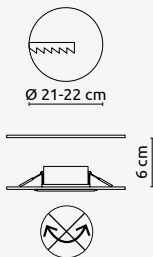

Polly

12392-18	12392-18S	12392-20D
incl. LED 18W	incl. LED 18W	incl. LED 20W
A	A	A
1900lm	1900lm	420-2100lm
1600lm	1600lm	360-1800lm
3000K	3000K	3000|4000|6000K
VPE: 5	VPE: 5	VPE: 5
Ø22cm ↓ 3,2cm	Ø22cm ↓ 3,2cm	Ø22cm ↓ 3,2cm
plastic	plastic	plastic
not dimmable	not dimmable	dimmable
	sensor	3 step switch
		colour fixing