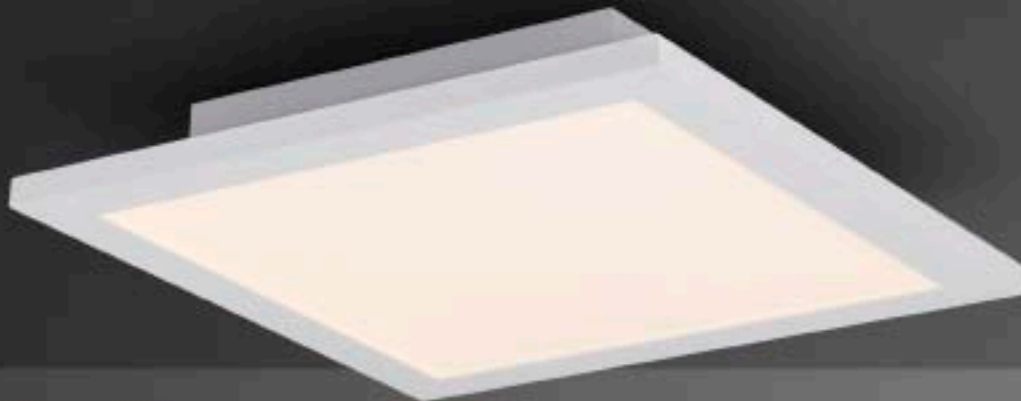

Rosi

41604D1 | incl. LED 18W | A | 2100lm | 1440lm | 3000K | VPE: 4 | ↔ 30cm x 30cm | ↓ 5cm | aluminium white, plastic opal

41604D1D | incl. LED 18W | A | 2100lm | 1440lm | 3000K | VPE: 4 | ↔ 30cm x 30cm | ↓ 5cm | aluminium white, plastic opal

100% - 1440lm
40% - 576lm
10% - 144lm