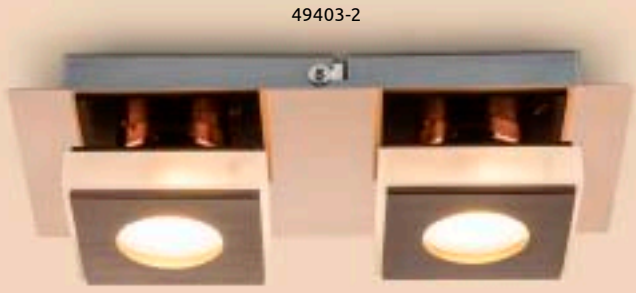

48263	incl. LED 12W	A+	1237lm	1040lm	3100K	VPE: 10	Ø31,5cm	↕ 9cm	chrome, metal white, K5 crystals, mirror, glass
48264	incl. LED 18W	A+	1850lm	1250lm	3100K	VPE: 5	Ø42cm	↕ 9,5cm	

49403-4

49403-3

49403-2

49403-1